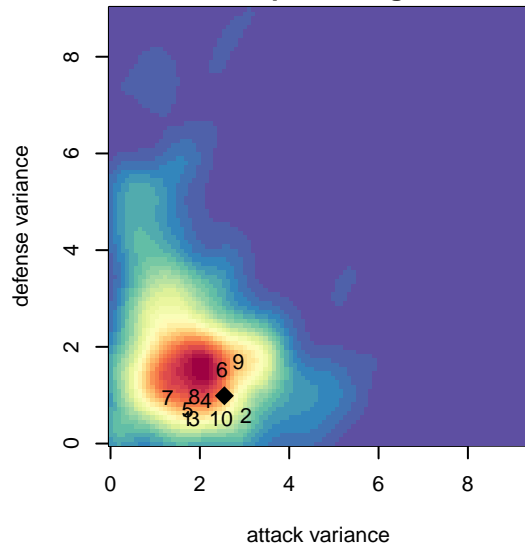

## Seattle Celtic White G05

Seattle Celtic  
 Seattle, WA  
 G05 total strength=661  
 attack=0.66 defense=0.58  
 fall league = PSPL Classic 1 U12  
 spr league = Spr PSPL Classic 1 U12

alt names used:  
 Seattle Celtic G05 White  
 Seattle Celtic G05 White  
 Seattle Celtic G05 White  
 Seattle Celtic G05 White  
 SEATTLE CELTIC G05 WHITE (WA)

Venues played:  
 2016 Xtreme Cup GU12 Gold  
 2016 PSPL Classic 1 U12  
 2016 PacNW Winter Classic Premier II U12  
 2016 Spr PSPL Classic 1 U12  
 2016 WA Cup U12 Silver U12

**attack and defense variance (black dot)  
relative to other teams  
and top 10 in region**