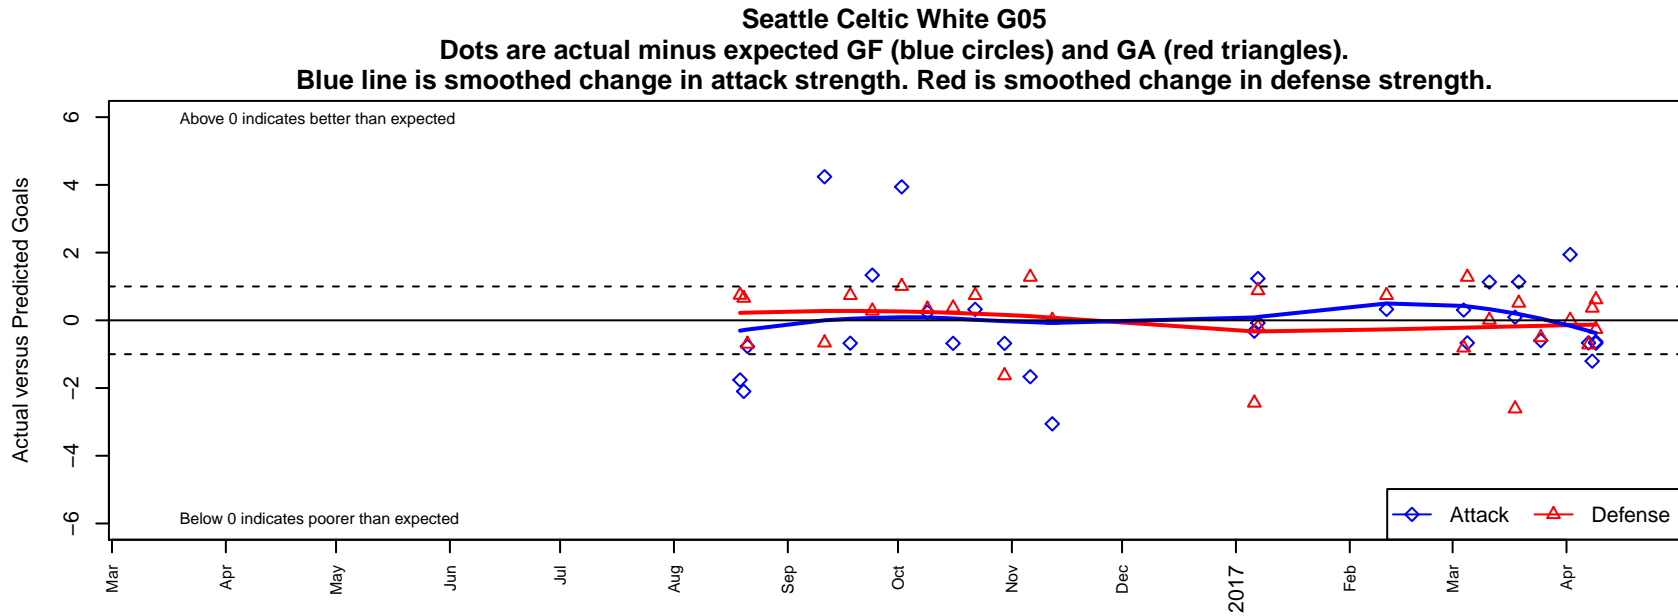

## Seattle Celtic White G05

Seattle Celtic  
 Seattle, WA  
 G05 total strength=661  
 attack=0.66 defense=0.58  
 fall league = PSPL Classic 1 U12  
 spr league = Spr PSPL Classic 1 U12

alt names used:  
 Seattle Celtic G05 White  
 Seattle Celtic G05 White  
 Seattle Celtic G05 White  
 Seattle Celtic G05 White  
 SEATTLE CELTIC G05 WHITE (WA)

Venues played:  
 2016 Xtreme Cup GU12 Gold  
 2016 PSPL Classic 1 U12  
 2016 PacNW Winter Classic Premier II U12  
 2016 Spr PSPL Classic 1 U12  
 2016 WA Cup U12 Silver U12

**attack and defense variance (black dot)  
relative to other teams  
and top 10 in region**