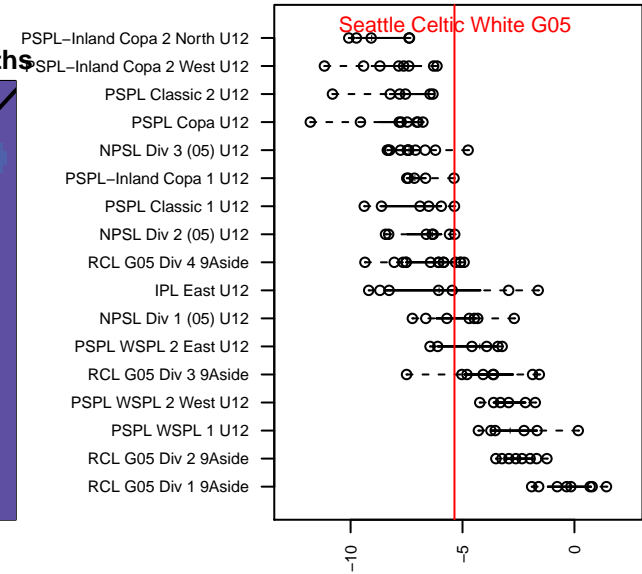

**attack and defense rating
relative to others at age
and all opponents in last 13 months**